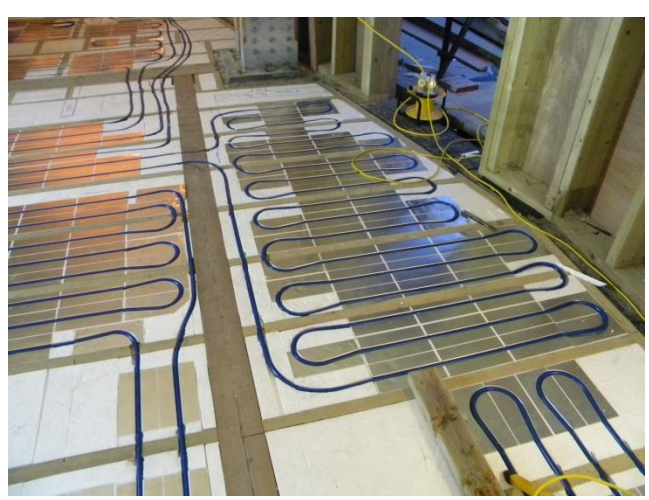

RNLI Porthdinllaen, 2013

Architect: Clive Moore Architectural Services  
Contractor: BAM Nuttal

JUPITER

© 2012  
T: 01276 859 066

JUPITER Heating Systems Limited  
www.jupiterunderfloorheating.com