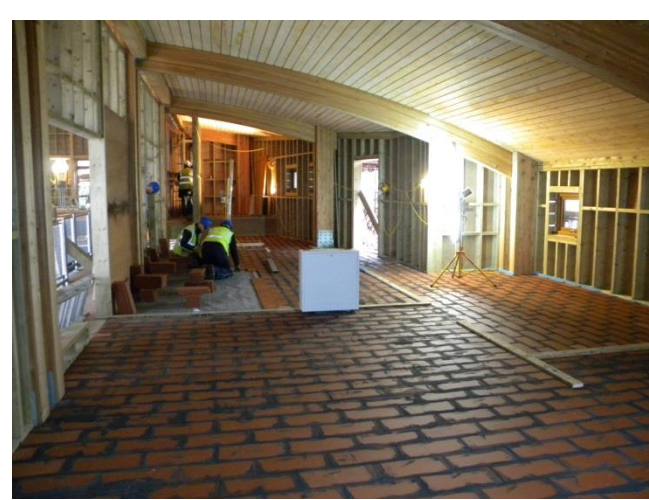

RNLI Porthdinllaen, 2013

Architect: Clive Moore Architectural Services  
Contractor: BAM Nuttal

JUPITER

© 2012  
T: 01276 859 066

JUPITER Heating Systems Limited  
www.jupiterunderfloorheating.com